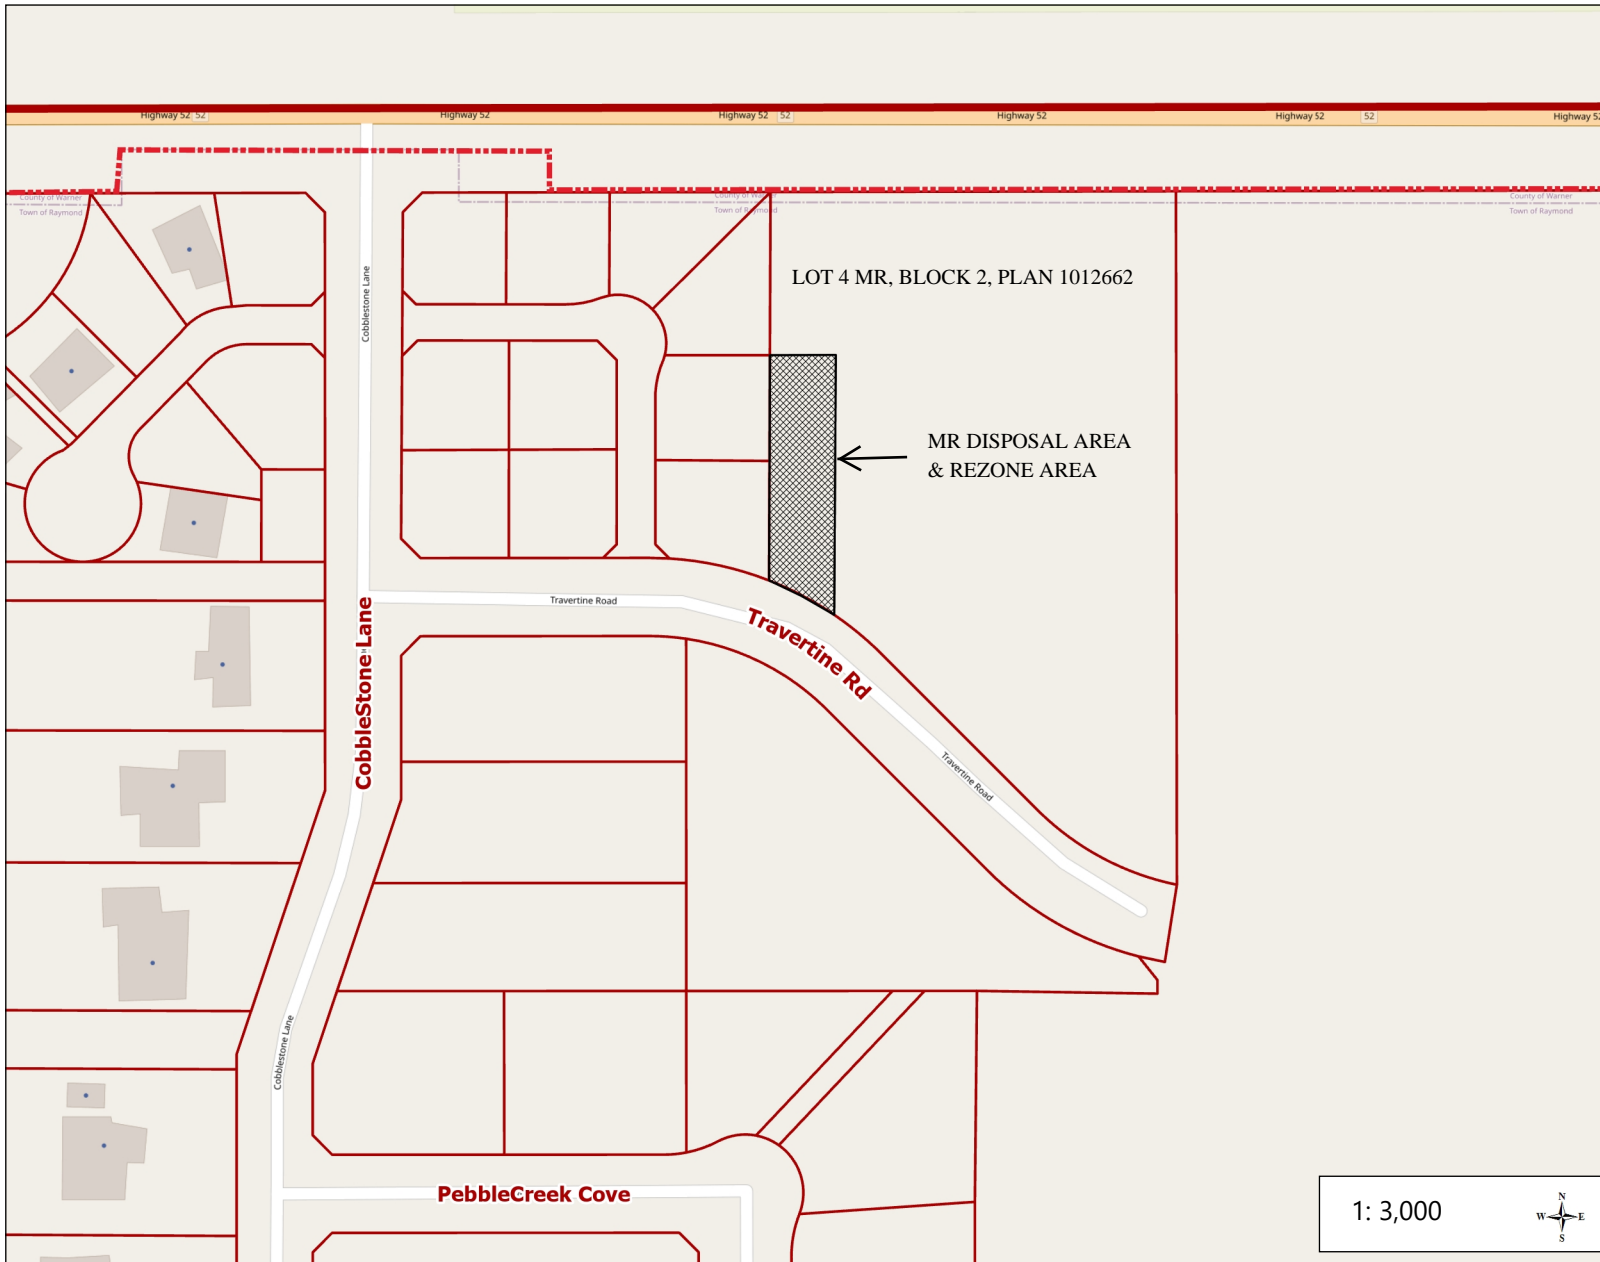

Town of Raymond

Legend

- Road Labels
- Hwy 845
- Hwy 845 Symbol
- Hwy 52 Symbol
- Hwy 52
- Town Boundary
- Closed Roads
- Waste Transfer 300m Buffer
- Title Linework
- Parcels

1: 3,000

0.2 0 0.08 0.2 Kilometers

WGS_1984_Web_Mercator_Auxiliary_Sphere
© OpenStreetMap contributors

This map is a user generated static output from an Internet mapping site and is for reference only. Data layers that appear on this map may or may not be accurate, current, or otherwise reliable.

THIS MAP IS NOT TO BE USED FOR NAVIGATION

Notes

© Town of Raymond